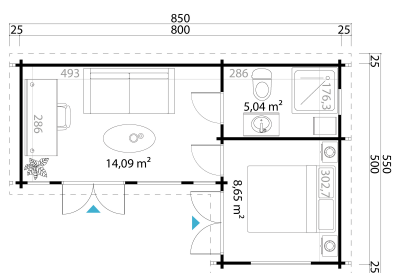

70
mm

6

0

EAN 4743329234638

DIMENSIONS

Floor area	27.78 m2
Roof dimensions	8.50 x 5.50 m
Cubic volume	≈ 65.74 m3
Wall height	≈ 2.30 m
Ridge height	≈ 2.43 m
Front overhang	≈ 25 cm

PACKAGING: 3 PALLET(S)

	850 x 114 x 59 cm 1830 kg
	520 x 114 x 82 cm 1470 kg
	200 x 114 x 78 cm 420 kg

WINDOWS & DOORS

2 x Double door (2+*)	158.0 x 200.0 cm
1 x Single door (2+*)	82.7 x 200.0 cm
1 x Single door (2+*)	82.7 x 200.0 cm
1 x Single window open inward (2+*)	55.2 x 172.9 cm
1 x Single window open inward (2+*)	55.2 x 172.9 cm
1 x Single window open inward (2+*)	65.0 x 65.0 cm
2 x Single window open inward (2+*)	150.0 x 51.0 cm
1 x Double window open inward (2+*)	110.0 x 172.9 cm

*2+: 2+

ROOF & FLOOR

Roof boards	18x90 mm
Floor boards	18x90 mm
Roof surface	36.75 m2
Roof angle	≈ 2 °
Treated Bearers	70x45 mm

* Optional roof covering available